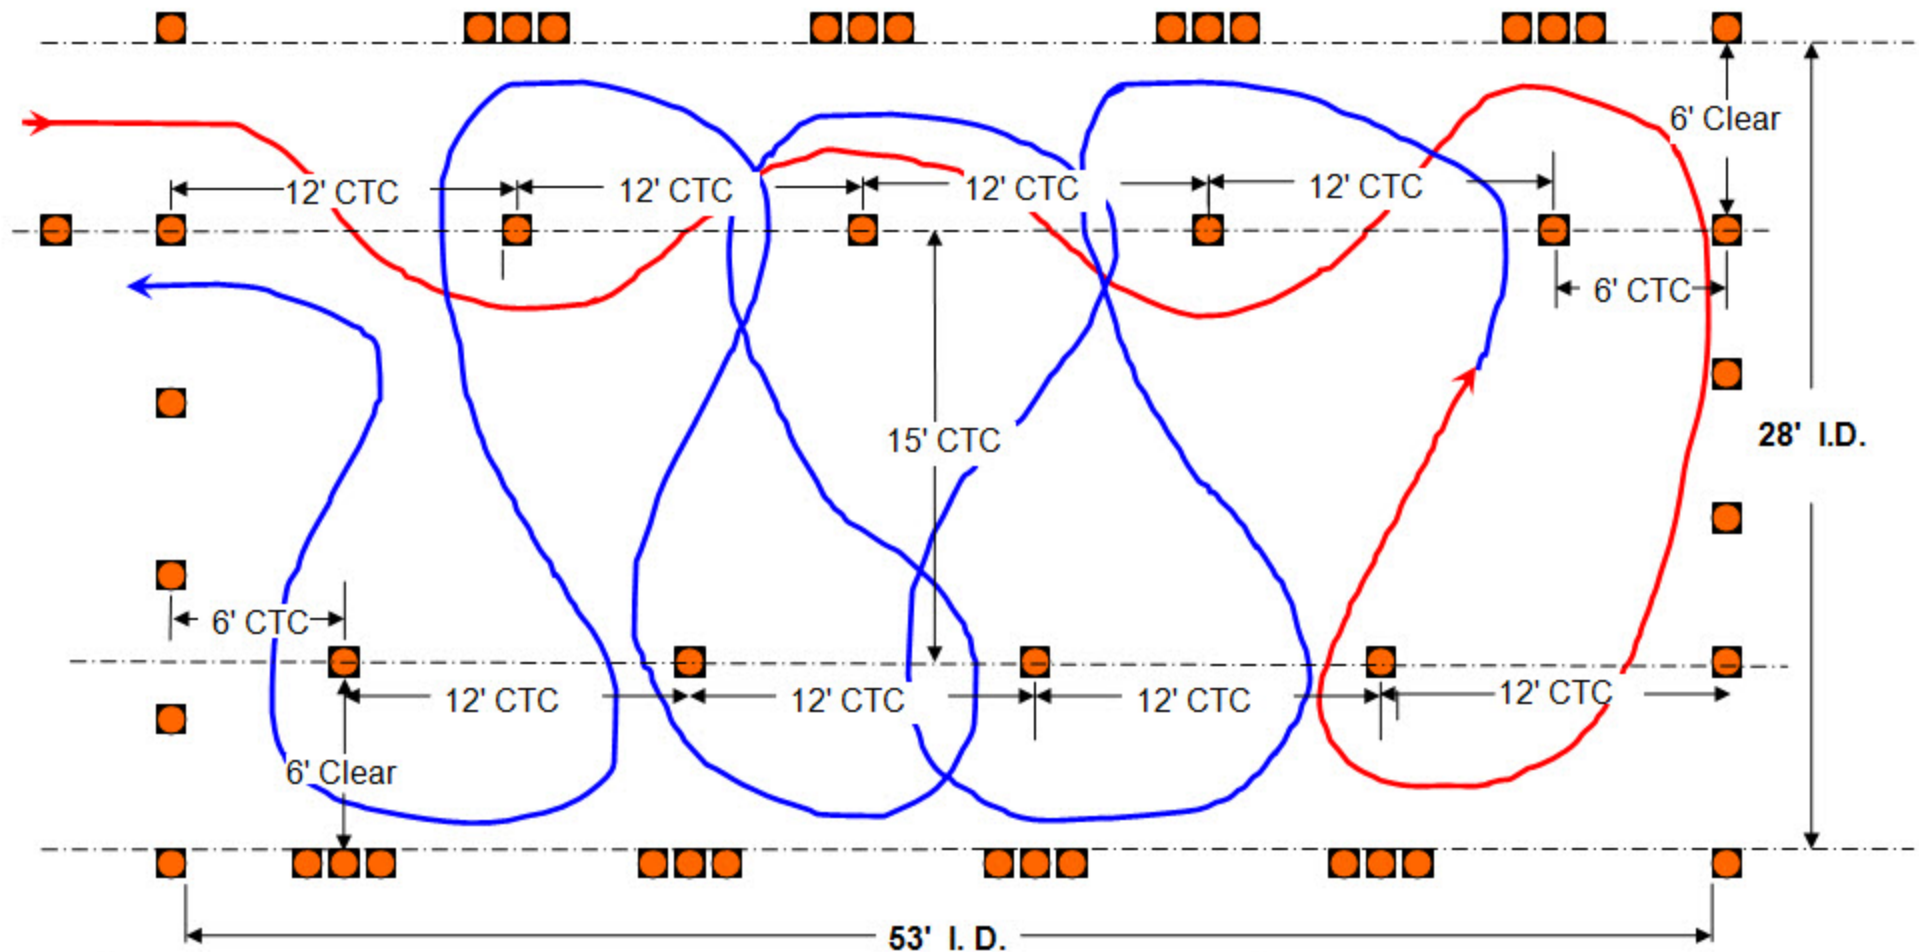

Bleeding Ulcers

This is a variation of a pattern used in the skills competition at the 2012 Texas HOG Rally in Ft Worth, Texas by the Texas Kone Killers. The dimensions have been refined to what I believe is the limit of a stock Harley Davidson touring motorcycle. **The box area is 53' long by 28' tall, inside dimensions.** The pattern difficulty can be lessened by increasing the gate dimension from 6 feet in the clear to 6'-3" in the clear, making the inside dimensions 53' x 28' 6". Still difficult, but attainable.

Drawn by Ken R